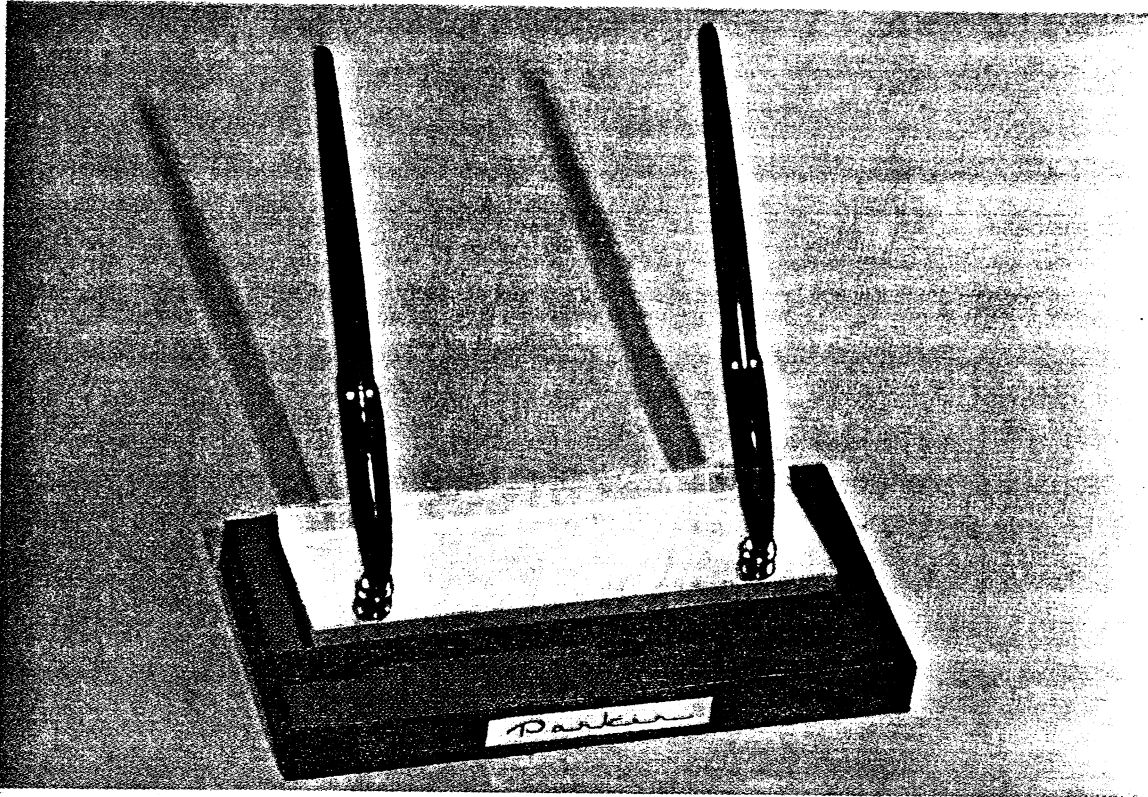

Parker "51" MAGNETIX Desk Sets

MODEL NO. 90-224

Black glass base with wedge-shaped gold-colored plate.
Two black "51" pens and holders, 4 x 8½" . . . . . $37.50.